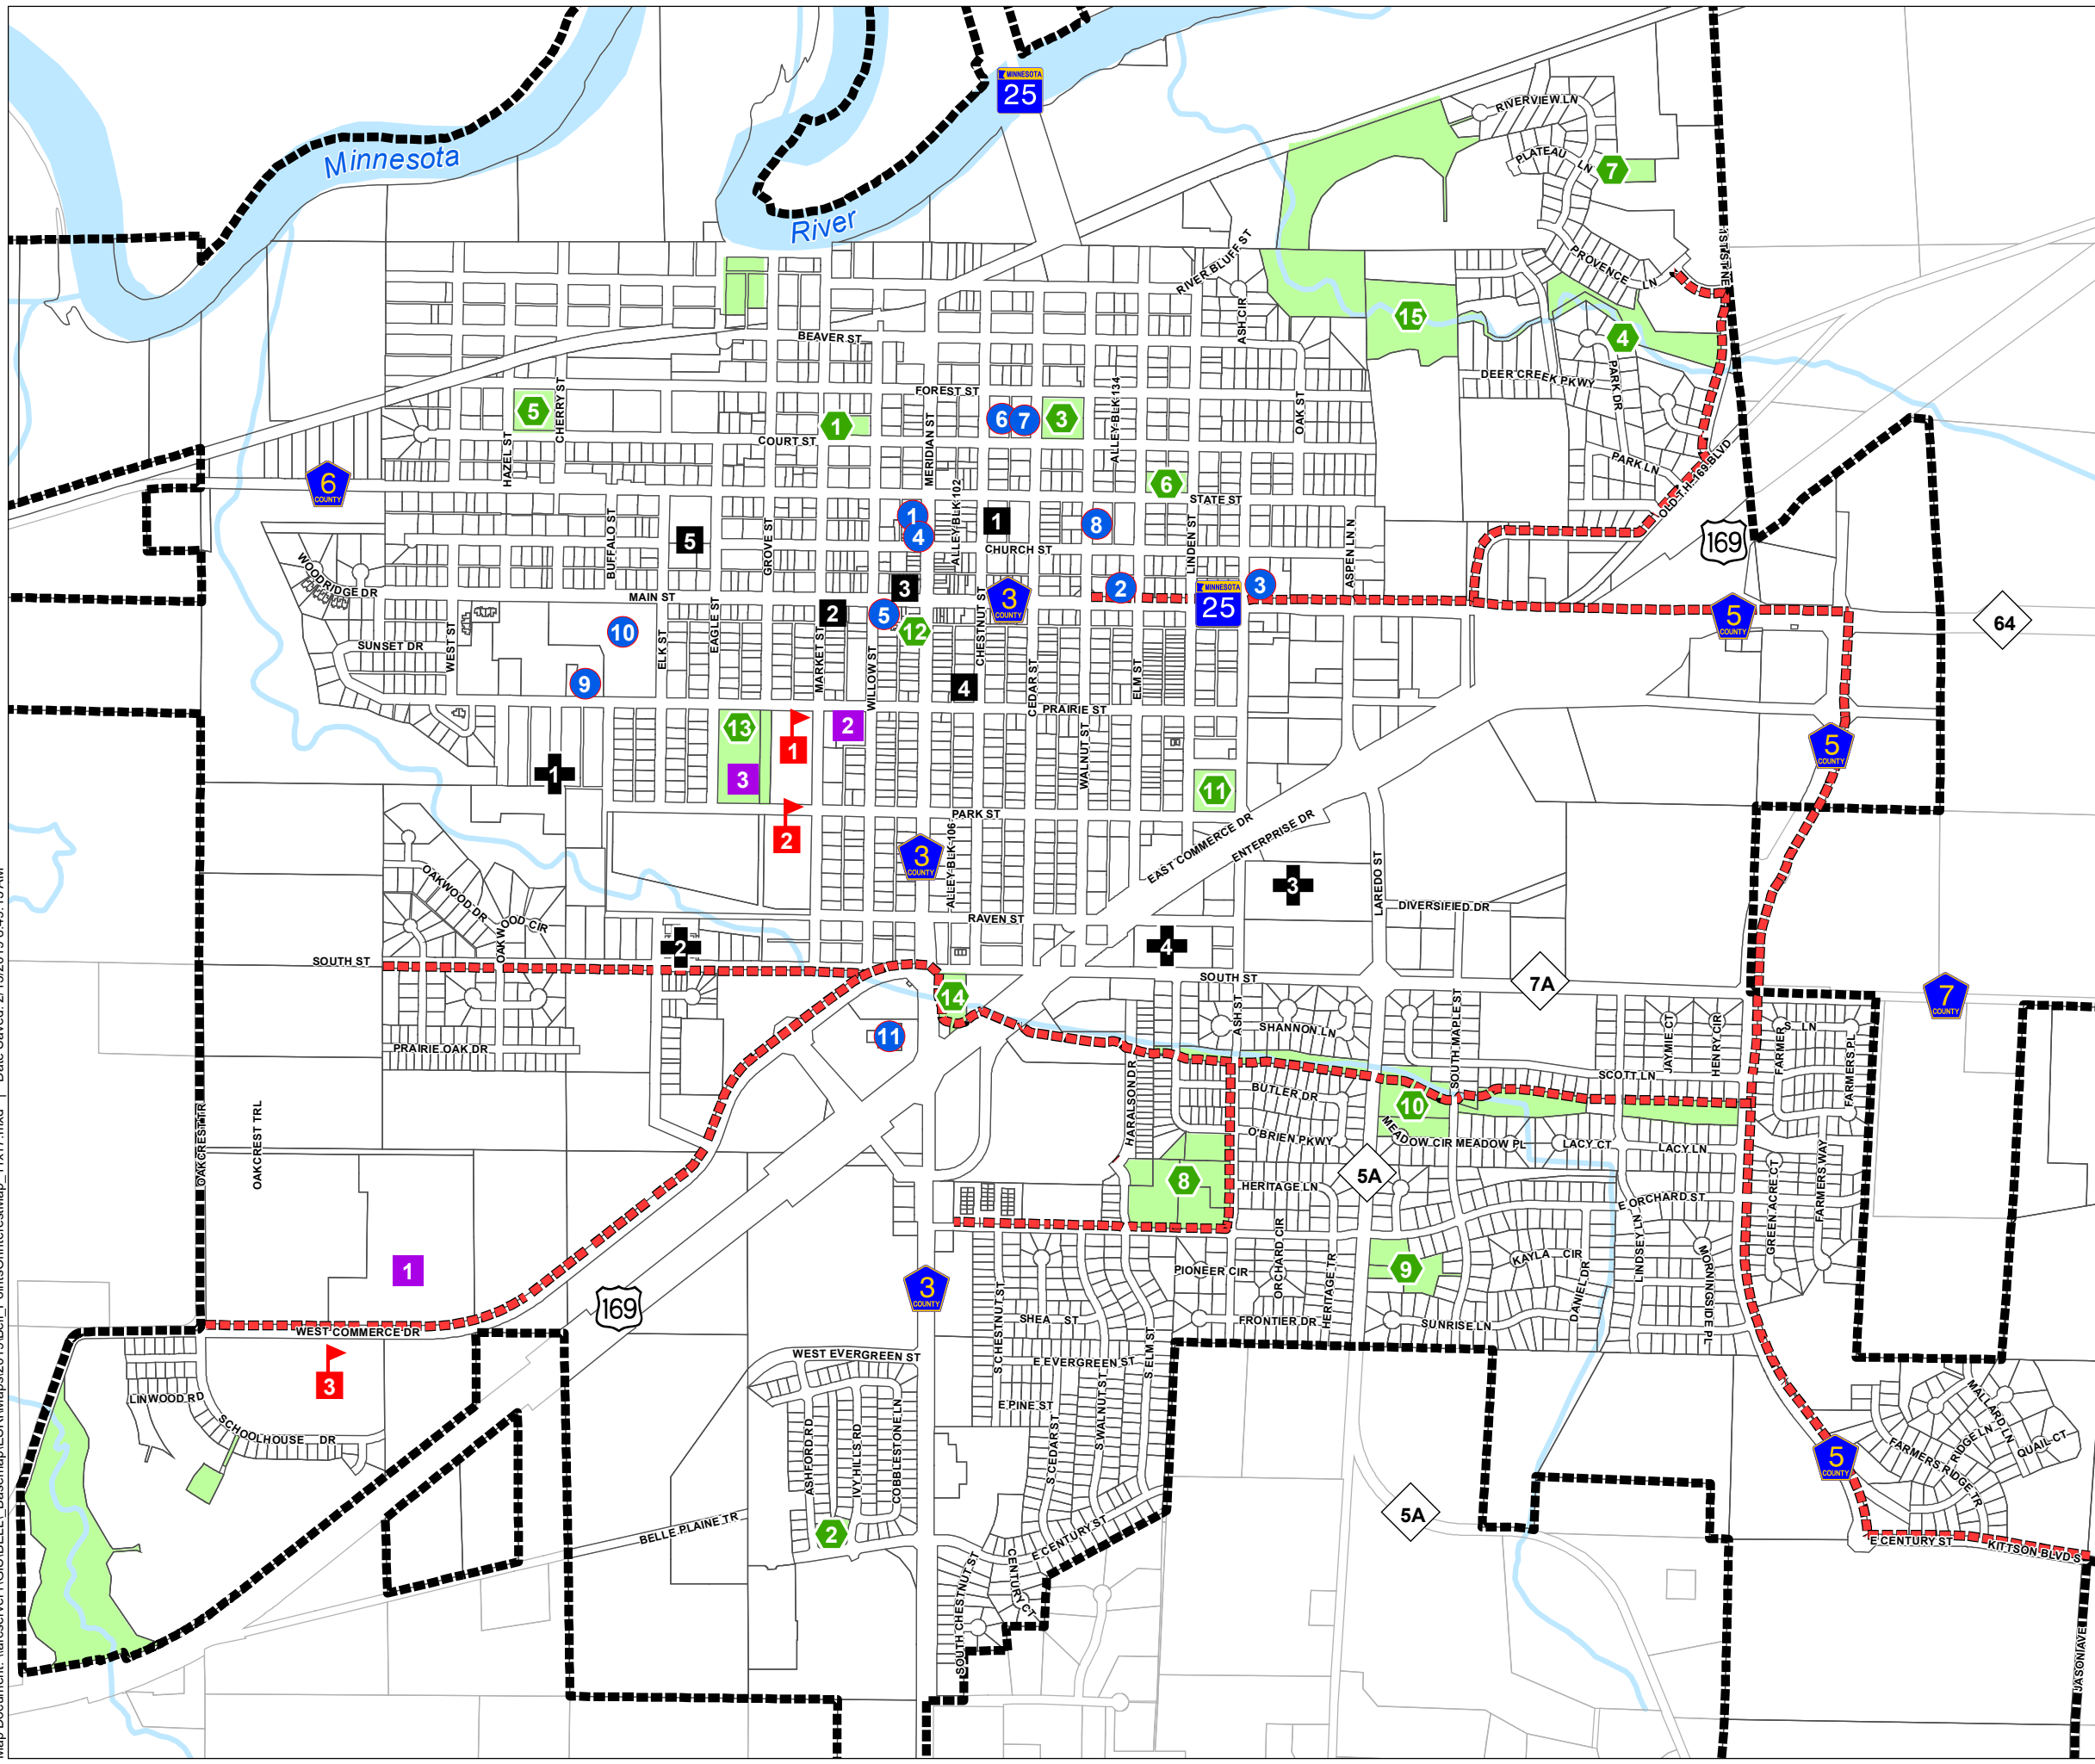

Map Document: \\arcserver1\GIS\BELL\Basemap\ESRI\Map2019\Belle\_PointsOfInterestMap\_11x17.mxd | Date Saved: 2/13/2019 8:49:13 AM

# Points of Interest City of Belle Plaine

## Legend

- Beautiful Prairie Trails
- Points of Interest**
- Government Center
- Police & Ambulance Department
- Fire Department
- Chamber of Commerce
- Library
- Carriage House Museum
- Hooper-Bowler-Hills... House
- Episcopal Church / Founders Park
- Mayo Belle Plaine Clinic
- The Lutheran Home Campus
- Ridgeview Belle Plaine Clinic
- Churches**
- Our Lady of the Prairie Church and School
- First Presbyterian Church
- River Rock Church
- St John's Lutheran Church
- Trinity Lutheran Church and School
- Schools**
- Belle Plaine High School
- Chatfield Elementary
- Oak Crest Elementary
- Parks**
- Blaha Bird Sanctuary
- Century Park
- Court Square
- Creekside Park
- Fountain Park
- Chatfield Square
- Riverview Park
- Heritage Square
- Hickory Park
- Meadow Park
- Prairie Park
- Townsend Park
- Union Square
- Veterans Park
- Brewery Creek Preserve
- Recreation**
- Athletic Fields
- Belle Plaine Aquatic Center
- Tiger Field
- Cemeteries**
- Oakwood Cemetery
- Lutheran Home Cemetery
- Sacred Heart Cemetery
- St Peter & St Paul's Cemetery

0 1,200 Feet

Source: Scott County, MnDot

February 2019