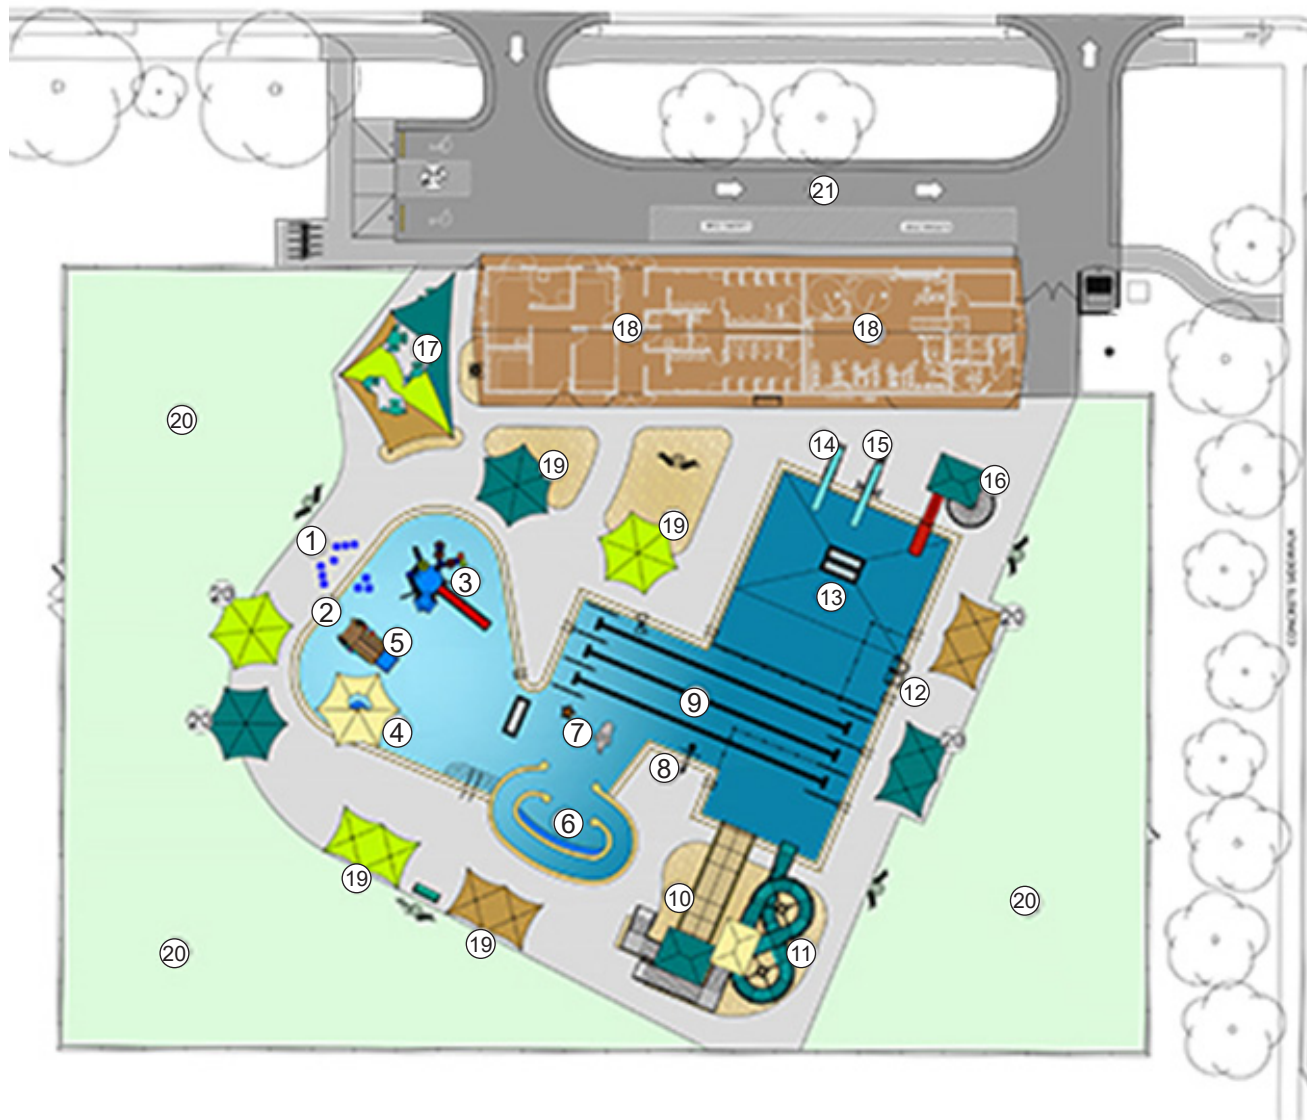

Belle Plaine Aquatic Center

Legend

- ① Spray
- ② Zero Depth Entry
- ③ Play Structure
- ④ Water Bench w/Sunshade
- ⑤ Toddler Slide
- ⑥ Current Channel
- ⑦ Floatable
- ⑧ Basketball Goal
- ⑨ (3) 25 Yard Lap Lane
- ⑩ Family Slide
- ⑪ Open Body Slide
- ⑫ Climbing Wall
- ⑬ Diving Area
- ⑭ 1 Meter Diving Board
- ⑮ 3 Meter Diving Board
- ⑯ Drop Slide
- ⑰ Concession Area
- ⑱ Bathhouse
- ⑲ Sunshade
- ⑳ Grass Area
- ㉑ Family Drop-off Area

Belle Plaine Aquatic Center
203 West Prairie Street
Belle Plaine MN 56011