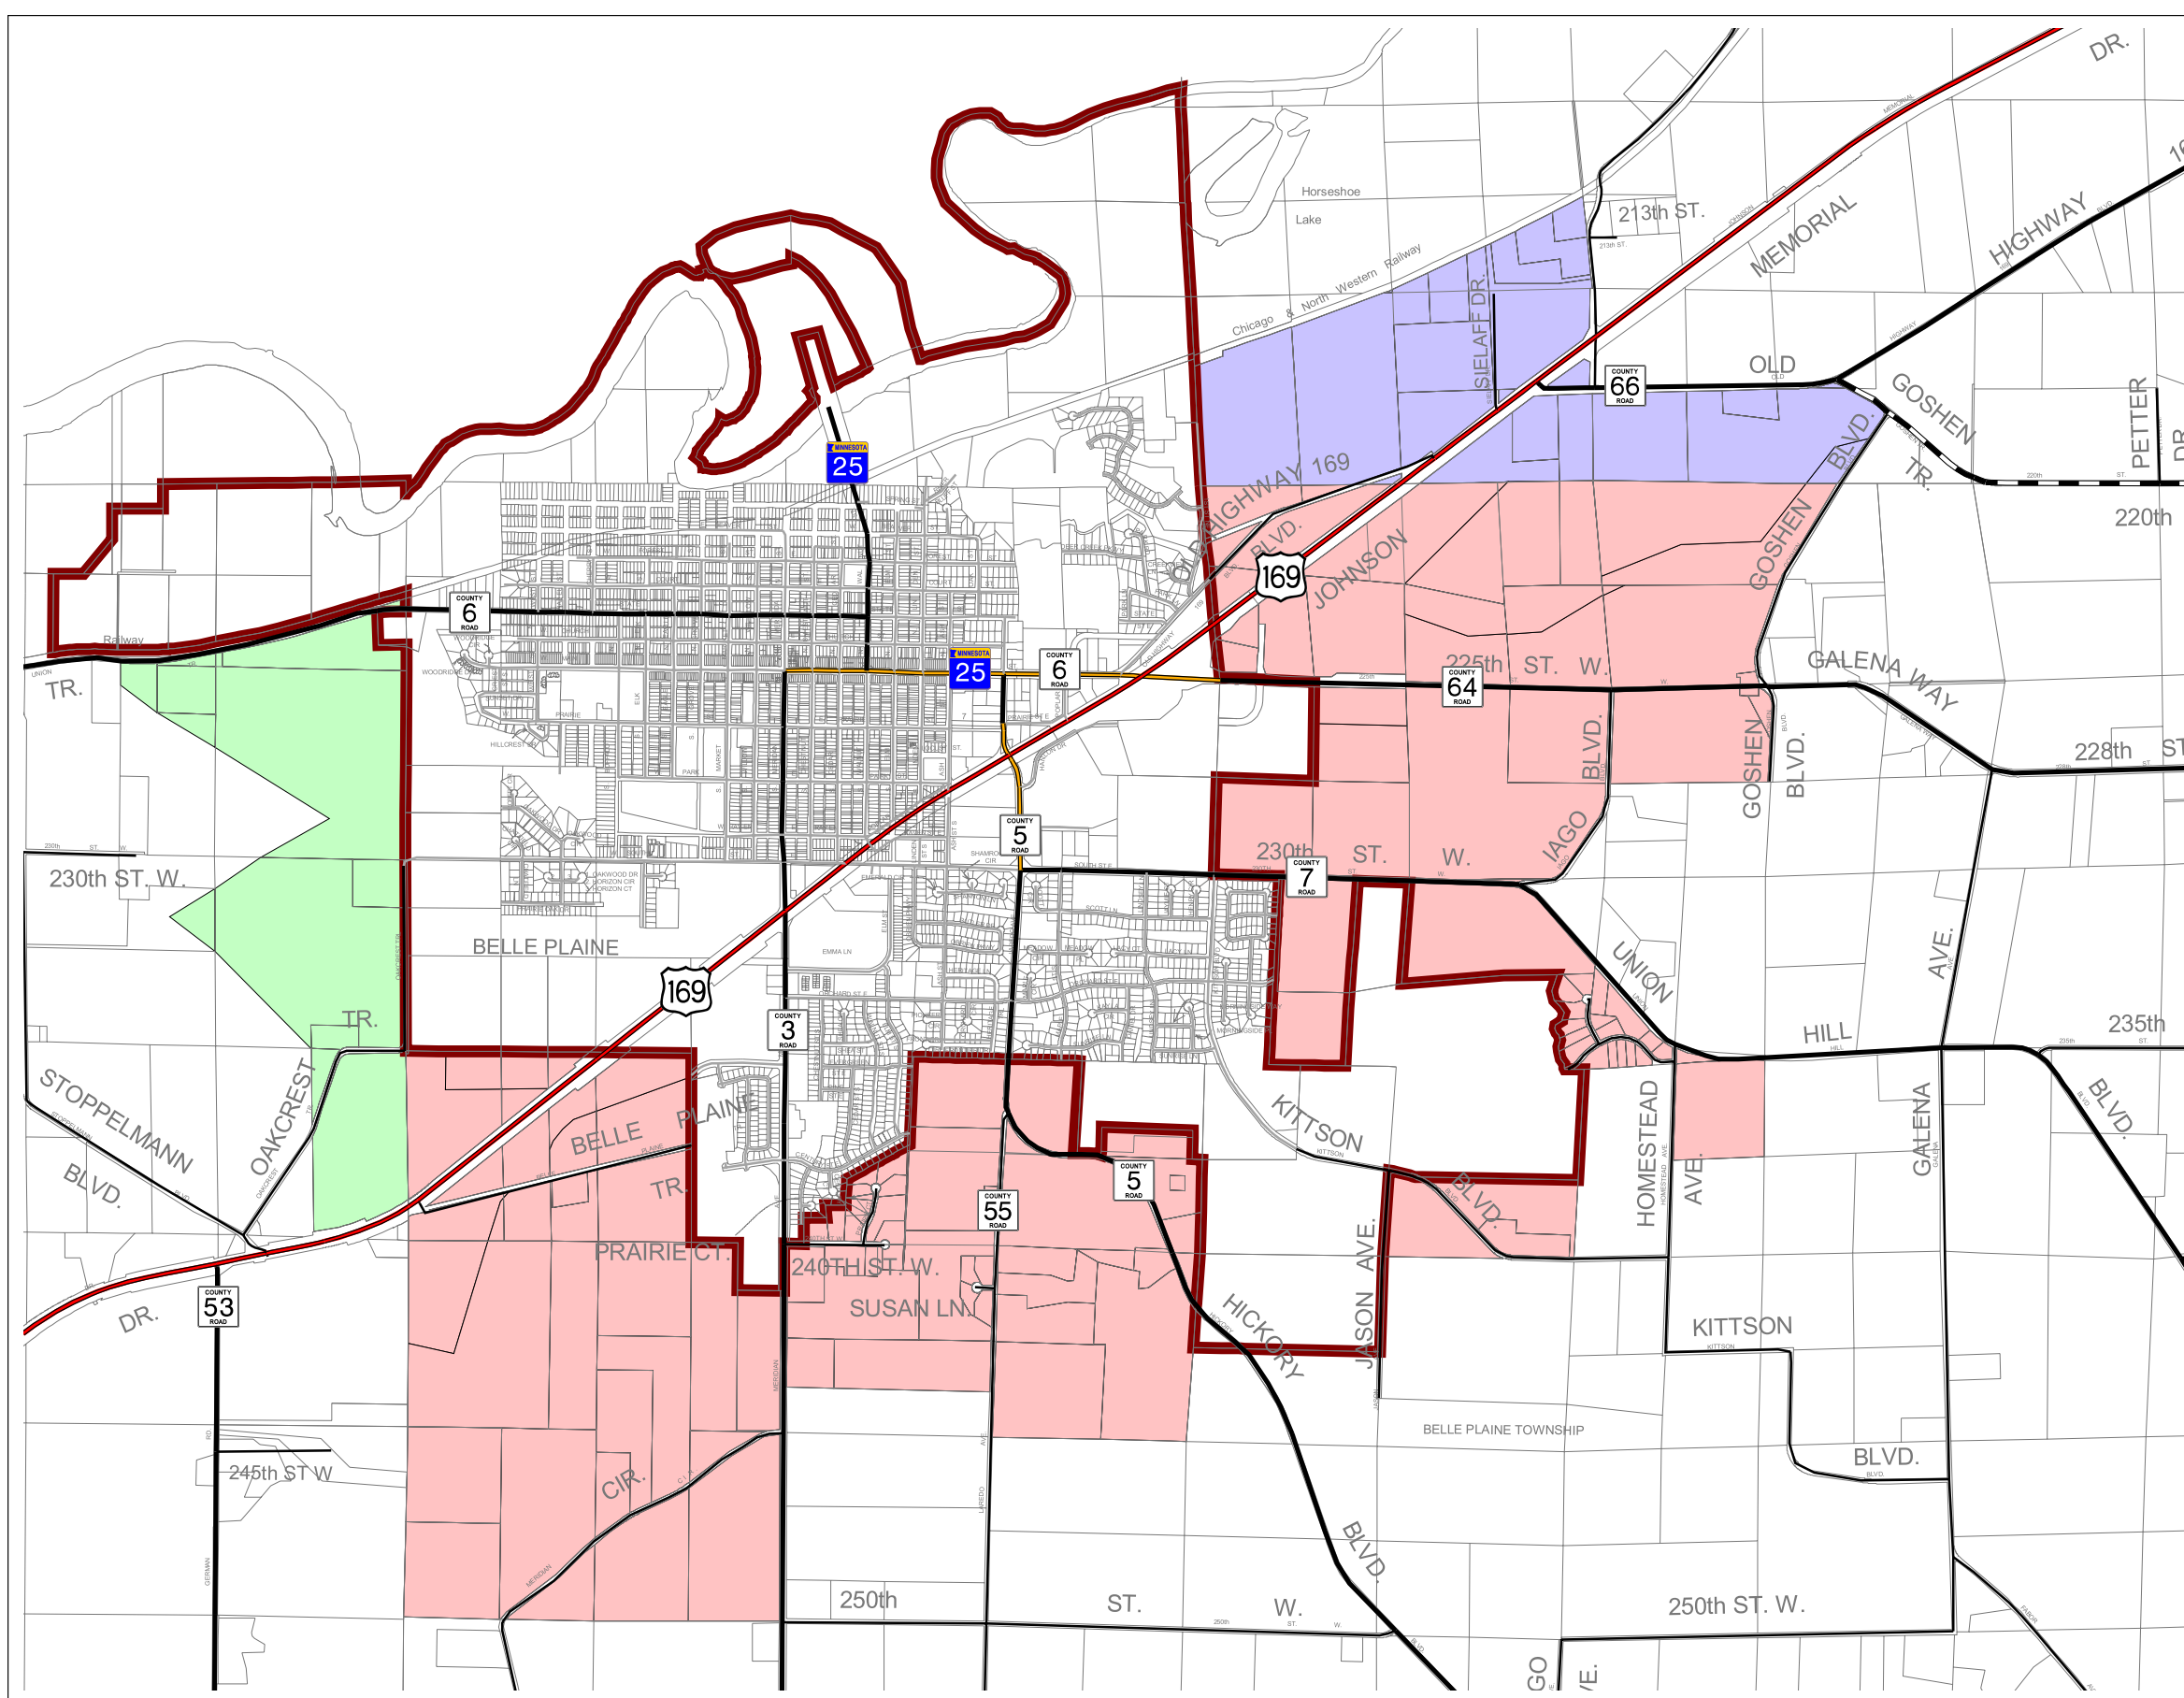

# City of Belle Plaine Growth Area

## Legend

	Acres
	Belle Plaine Township 2441.55
	Blakely Township 392.57
	St Lawrence Township 441.14
Total: 3275.26	
	City Limits

**Map/Data Disclaimer:**  
 These map products and all underlying data were developed for use by the city of Belle Plaine for its internal purposes only, and were not designed or intended for general use by members of the public. This map is neither a legally recorded map nor a survey and is not intended to be used as one. This map is a compilation of records, information and data located in various city, county, state and federal offices and other sources regarding the area shown, and is to be used for reference purposes only. The City does not warrant that the Geographic Information System (GIS) Data used to prepare this map are error free, and the City does not represent that the GIS Data can be used for navigational, tracking or any other purpose requiring exacting measurement of distance or direction or precision in the depiction of geographic features. The preceding disclaimer is provided pursuant to Minnesota Statutes §466.03, Subd. 21(2000), and the user of this map acknowledges that the City shall not be liable for any damages, and expressly waives all claims, and agrees to defend, indemnify, and hold harmless the City from any and all claims brought by User, its employees or agents, or third parties which arise out of the user's access or use of data provided.

Map Date: December 15, 2006

Scale: 1 inch = 2,500 feet

R.F.: 1 : 30,000